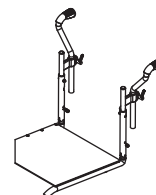

⑧

Height adjustable "T" arm-rest

Elbow-rest

- Classic (23 cm long)
- Classic (30 cm long)
- Straight (26 cm long)

⑨

Standard pushing handles

Straight height adjustable pushing handles

Abducted height adjustable pushing handles

⑩

Rear wheels

- 24" Light (24 spokes) (*)
- 22" Light (24 spokes)
- 20" Light (20 spokes)

Tyres

- Pneum. high pressure smooth
- Pneum. high pressure plugged
- Solid
- Marathon Plus 22" or 24"

(*) Only with P = 34 or 36 cm and HP from 40 to 46 cm