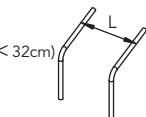

Front frame

- Standard (Not suggested for L < 32cm)

- Abducted

④

Foot-rest

- Detachable
- Not detachable
- Elevating (detachable) Subject to technical approval

⑤

Separate aluminium profile foot-plates

⑧

Height adjustable "T" arm-rest

Elbow-rest

- Classic (23 cm long)
- Classic (30 cm long)
- Straight (26 cm long)

⑨

Standard pushing handles

Straight height adjustable pushing handles

Abducted height adjustable pushing handles