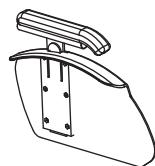

Front frame

- Standard (Not suggested for L < 32cm)

- Abducted

④

Foot-rest

- Detachable
- Not detachable
- Elevating (detachable) Subject to technical approval

⑤

Separate aluminium profile foot-plates

- Foot-holding belts

⑥

Single aluminium profile foot-plate

- Foot-holding belts

⑦

Side guards

- Plastic (standard)** (Not available with reclining back-rest)

- Aluminium (curved, same colour)

⑧

Height adjustable "T" arm-rest

Elbow-rest

- Classic (23 cm long)
- Classic (30 cm long)
- Straight (26 cm long)

⑨

Standard pushing handles

Straight height adjustable pushing handles

Abducted height adjustable pushing handles