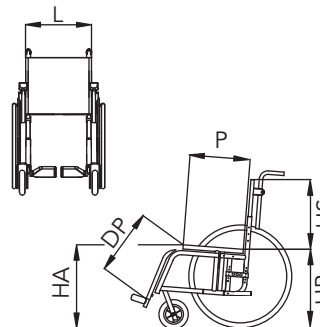

36 38 40 42 44 46

DP Foot-rest/seat distance

17* 19* 21* 23 25 27 29 31 33
 35 37 39

* Not available with detachable foot-rests

cm

CHILDREN 3000

Frame colour

- Metallic light blue Orange Pearl red Metallic pink
- Neon orange Neon green
- (see "Colour" catalogue)