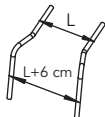

P Seat depth

28 30 (adjustable from 28 to 34 cm)
 32 34 36 38 (adjustable from 32 to 38 cm)

HS Back-rest height

25 27 29 31 33 35 37 39 41

HA Front seat/floor height

40 42 44 46 48

HP Rear seat/floor height

Front frame

- Standard (Not suggested for L < 32cm)

- Abducted

④

Foot-rest

- Detachable
- Not detachable
- Elevating (detachable) Subject to technical approval

⑤

Separate aluminium profile foot-plates

⑧

Height adjustable "T" arm-rest

Elbow-rest

- Classic (23 cm long)
- Classic (30 cm long)
- Straight (26 cm long)

⑨

Standard pushing handles

Straight height adjustable pushing handles

Abducted height adjustable pushing handles