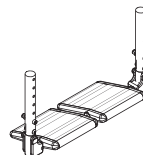

Front frame

- Standard (Not suggested for L < 32cm)

- Abducted

④

Foot-rest

- Detachable
- Not detachable
- Elevating (detachable) Subject to technical approval

⑤

Separate aluminium profile foot-plates

⑧

Height adjustable "T" arm-rest

Elbow-rest

- Classic (23 cm long)
- Classic (30 cm long)
- Straight (26 cm long)

⑨

Standard pushing handles

Straight height adjustable pushing handles

Abducted height adjustable pushing handles