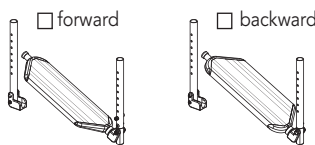

Separate aluminium profile tilt adjustable foot-plates:

Foot-holding belts € 26,00

⑤

Single aluminium profile tilt adjustable foot-plate:

Foot-holding belts € 26,00

⑥

Automatic carbon fibre foot-plate

(not available with detachable foot-rest; only L= from 36 to 46 cm)