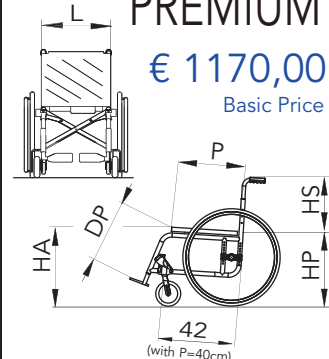

☐ Order N° _____ ☐ Quotation
Date _____ Signature _____
Customer Ref. _____

PAGE 1/2

2020, January

Dealer

Key

☐ standard

☐ option

L Seat width	☐34 ☐36 ☐38 ☐40 ☐42 ☐44 ☐46 ☐48 (compulsory stretched bar to be (included double cross bar) € 219,00
P Seat depth	☐36 ☐38 ☒40 ☐42 ☐44 ☐46 ☐48 ☐50 (compulsory stretched bar to be € 67,00
HS Back-rest height	☐29 ☐31 ☐33 ☐35 ☐37 ☐39 ☐41 ☐43 ☐45 ☐47 ☐49 ☐51 (included stretched € 68,00
HA Front seat/floor height	☐42 ☐43 ☐44 ☐46 ☐48 ☒50 ☐52 ☐54 € 33,00
HP Rear seat/floor height	☐38 ☐40 ☐42 ☐44 ☒46 ☐48 ☐50
DP Foot-rest/seat distance	☐33 ☐35 ☐37 ☐39 ☐41 ☐43 ☐45 ☐47 ☐49 ☐51 cm

MINISTAR PREMIUM

€ 1170,00

Basic Price

Frame colour

1. ☐ Metallic blue ☐ Pear red ☐ Metallic grey
   ☐ Glossy black ☐ Matt black
   ☐ ..... (see "Colours" catalogue) € 72,00
   ☐ Neon green ☐ Neon orange € 116,00

①

Upholstery

1. ☐ Tension adj. nylon back-rest
   ☐ Tension adj. breathable back-r. € 52,00
   ☐ Without back-rest
   ☐ Without seat

②

Upholstery colour

(only nylon)

1. ☐ Black
   ☐ Red ☐ Orange € 31,00
   ☐ Light blue ☐ Green € 31,00
   ☐ Cornflower blue € 31,00

③

Not detachable foot-rest

Detachable foot-rest

④

Separate aluminium profile tilt adjustable foot-plates:

☐ Foot-holding belts € 26,00

⑤

Single aluminium profile tilt adjustable foot-plate:

☐ Foot-holding belts € 26,00

⑥

Automatic carbon fibre foot-plate

(not available with detachable foot-rest; only L= from 36 to 46 cm)

€ 146,00

⑦

Side guards

⑨

1. ☐ Plastic ☐ Aluminium same colour ☐ Carbon fibre € 180,00

Detachable Sport arm-rest - h 22 cm

⑩

1. ☐ Open with side guards (only with
   ☐ Closed HP > 42 cm)
   ☐ 27 cm high from seat
   ☐ Tip-up € 46,00

Elbow-rest

1. ☐ Classic (23 cm long)
   ☐ Straight (26 cm long)
   ☐ Tubular
   ☐ Hemiplegic RX € 37,00
   ☐ Hemiplegic LX € 37,00

Height adjustable arm-rest

(only with aluminium side guards)
(only L from 34 to 44 cm)

€ 96,00

Elbow-rest

1. ☐ Classic (23 cm long)
   ☐ Classic (30 cm long)
   ☐ Straight (26 cm long)

Rear wheels

⑫

1. ☐ 24" 36 straight spokes
   ☐ 22" 36 str. spokes ☐ 20" 36 straight spokes
   ☐ 24" Light 24 spokes
   ☐ 24" Ultralight 24 spokes
   ☐ 24" Mountain-bike(Citybike tyre)
   ☐ 24" Mountain-bike(Offroad tyre)

Tyres

1. ☐ Pneum. high press.Plugged
   ☐ Pneum. high press.Smooth
   ☐ Solid
   ☐ 24" Pneum. Marathon Plus

Pushrims

⑬

1. ☐ Aluminium silver
   ☐ Chromium-plated steel 24"
   ☐ Aluminium dark
   ☐ Rubber coated
   ☐ Carbolife CURVE L 24"(*)
   ☐ Carbolife GEKKO 24"(*)
   ☐ Silicon covers 24"
   (*) not available with MTB wheels

Spoke guards

⑭

1. ☐ Transparent
   ☐ Black
   ☐ Alphabet
   ☐ Fantasy
   code pattern: .....
   (see catalogue of spokeguards)

Front castors

⑮

1. ☐ 100 (4"x1.1/4) solid plastic rim
   ☐ 100 (4"x1) solid with lights
   ☐ 100 (4"x1.1/4) solid with alum. rim
   ☐ 125 (5"x1.1/4) solid plastic rim
   ☐ 125 (5"x1.1/4) solid with alum. rim
   ☐ 150 (6") pneumatic
   ☐ 150 (6") solid
   ☐ 175 (7") solid
   ☐ 175 (7") pneumatic