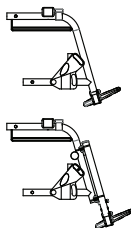

Not detachable foot-rest

Detachable foot-rest

④