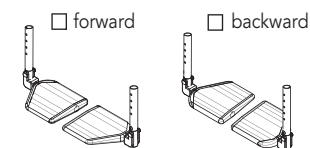

Separate aluminium profile tilt adjustable foot-plates:

Foot-holding belts € 26,00

⑤

Single aluminium profile tilt adjustable foot-plate:

Foot-holding belts € 26,00

⑥

Automatic carbon fibre foot-plate

(not available with detachable foot-rest; only L= from 36 to 46 cm)