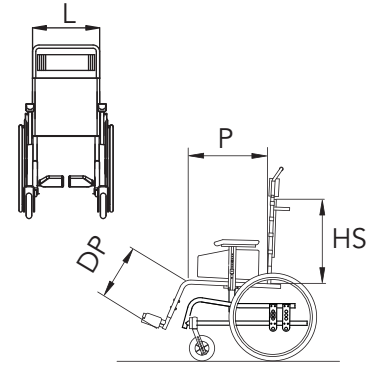

- L Seat width 30 32 34 36 38 40 42 44
 46 48 50
 P Seat depth 34 36 40 42 44 46 48
 HS Back-rest height 37 41 45 50 55
 DP Foot-rest/seat distance 31 33 35 37 39 41 43 45 47 49 cm

- Frame colour Metallic blue Pearl red
 Metallic grey