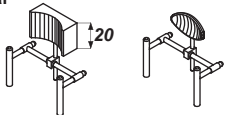

Orbital

1. ☐ Moulded   ☐ Anatomic

Pls specify "h" & "d" where requested
Standard: h = 20 cm   d = 15 cm
h = ... cm   d = ... cm