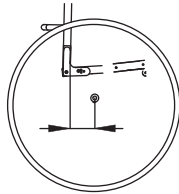

- Front castors** ⑭
- 80 (3") solid with lights
 - 80 (3") solid
 - 100 (4") solid with lights
 - 100 (4") solid
 - 100 (4") solid w/alum.rim
 - 125 (5") solid
 - 125 (5") solid w/alum.rim
 - 150 (6") pneumatic
 - 150 (6") solid

- Rear wheel camber** ⑮
- 1°
 - 3°
 - 5°

(*) Not available with 20" wheels

Dealer

Revolving anti-tip device (16)

- Right
 Left
 Right & Left

(only L = 34 or 36 cm)

Distance between the hub centre and back-rest (17)

- 3 cm (extended wheel plate)
 0 cm
 3 cm (standard)
 5 cm

Lined cushion (18)

in foam polyurethane

- 3 cm high
 5 cm high

Head-rest (19)

Padded

- Fixed
 Height adjustable

Moulded

- Fixed
 Height adjustable

Orbital

- Moulded Anatomic

Pls specify "h" & "d" where requested
 Standard: h = 20 cm d = 15 cm
 h = cm d = cm

Abductor (20)

- Onto the seat upholstery

- 1 3 5 7 cm
 cm

Pls choose or specify height from seat