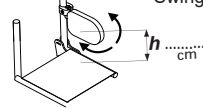

Lateral supports (21)

Swing Away

1. ☐ Right
   ☐ Left

Pls specify the height "h"

Table (22)

1. ☐ Transparent

Pls specify the fastening:

1. ☐ single   ☐ double