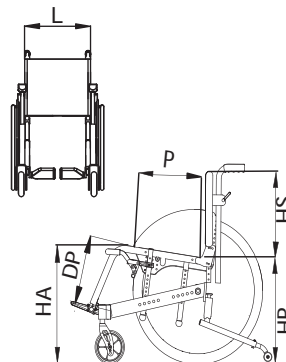

Dealer _____

Key ☐ ☐ option

- ☐ **SAPHIRA** (with adjustable seat depth only)
- ☐ **SAPHIRA PLUS** (with adjustable seat width & depth)
- **L** Seat width (adjustable) ☐24 ☐26 ☐28 ☐30 ☐32 ☐34 ☐36
- **P** Seat depth ☐26 ☐28 ☐30 ☐32 ☐34 ☐36 (** adjustable +2, +4, +6 cm from any chosen measurement)
- **HS** Back-rest height ☐25 ☐27 ☐29 ☐31 ☐33 ☐35 ☐37 ☐39 ☐41
- **HA** Front seat/floor height ☐40 ☐42 ☐44 ☐46 ☐48
- **HP** Rear seat/floor height ☐36 ☐38 ☐40 ☐42 ☐44 ☐46
- **DP** Foot-rest/seat distance ☐17* ☐19* ☐21* ☐23 ☐25 ☐27 ☐29 ☐31 ☐33
  ☐35 ☐37 ☐39 ☐41

(*) Not available with detachable foot-rest

cm

SAPHIRA

1. **Frame colour** ①
2. ☐ Pear red ☐ Pearl white ☐ Metallic pink
   - ☐ Metallic light blue ☐ Fluorescent Orange ☐ Fluorescent Green
   - ☐ .....(see "Colours" catalogue)
   - ☐ Two-colour version a) PEARL WHITE SITTING FRAME
     b) Colour of the wheel adjustment bar: .....(see "Colours" catalogue)

1. **Upholstery** ②
2. ☐ Tension adjustable nylon
   - ☐ Tension adj. breath. back
   - ☐ Without back-rest

1. **Uphostely colour (Nylon only)** ③
2. ☐ Black ☐ Light blue
   - ☐ Red ☐ Green
   - ☐ Cornflower blue ☐ Orange

1. **Front Frame** ④
2. ☐ Standard (not suggested for L < 32cm)
   - ☐ Abducted

1. **Foot-rest** ⑤
2. ☐ Not detachable
   - ☐ Detachable

1. ☐ **Separate aluminium profile foot-plates** ⑥
3. ☐ Foot-holding belts

1. ☐ **Single aluminium profile foot-plate (Compatibility to be verified)** ⑦
3. ☐ Foot-holding belts

1. **Side guards** ⑧
2. ☐ Plastic (standard)
   - ☐ Aluminium curved same colour
   - ☐ Carbon

1. ☐ **Height adjustable arm-rest** ⑨ (to add to the clothes guard)
2. **Elbow-rest**
3. ☐ Classic (23 cm long)
   - ☐ Classic (30 cm long)
   - ☐ Straight (26 cm long)

1. ☐ **Standard pushing handles**

1. ☐ **Straight height adjustable pushing handles** ⑩
2. ☐ **Abducted height adjustable pushing handles**

1. **Rear wheels** ⑪
2. ☐ 24" Light (24 raggi) (*)
   - ☐ 22" Light (24 raggi)
   - ☐ 20" Light (20 raggi)
3. **Tyres**
4. ☐ Pneum. high pressure smooth
   - ☐ Pneum. high pressure plugged
   - ☐ Pneum. plugged (x1"3/8)
   - ☐ Marathon Plus 22" or 24"
   - ☐ Solid
5. (*) Only with P=36 or 34 cm and HP from 40 to 46 cm

1. **Handrims** ⑫
2. ☐ Aluminium silver
   - ☐ Chrome plated steel
   - ☐ Rubber coated (by fusion)
   - ☐ Tween Greep (*)
   - ☐ Max Grepp
   - ☐ Max Grepp Ergo
   - ☐ Silicon covers

1. **Spoke guards** ⑬
2. ☐ Trasparent
   - ☐ White
   - ☐ Black
   - ☐ Multicolour
   - ☐ Black plumed red
   - ☐ Black plumed blue
   - ☐ Black plumed green
   - ☐ Alphabet

1. **Front castors** ⑭
2. ☐ 80 (3") solid with lights
   - ☐ 80 (3") solid
   - ☐ 100 (4") solid with lights
   - ☐ 100 (4") solid
   - ☐ 100 (4") solid w/alum.rim
   - ☐ 125 (5") solid
   - ☐ 125 (5") solid w/alum.rim
   - ☐ 150 (6") pneumatic
   - ☐ 150 (6") solid

1. **Rear wheel camber** ⑮
2. ☐ 1°
   - ☐ 3°
   - ☐ 5°

(*) Not available with 20" wheels