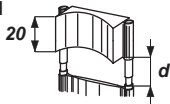

- 3 cm (extended wheel plate)
 0 cm
 3 cm (standard)
 5 cm

Lined cushion (18)

in foam polyurethane

- 3 cm high
 5 cm high

Head-rest (19)

Padded

- Fixed
 Height adjustable

Moulded