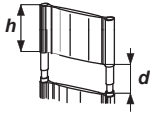

- 3 cm (extended wheel plate)
 0 cm
 3 cm (standard)
 5 cm

Lined cushion (18)

in foam polyurethane

- 3 cm high
 5 cm high

Head-rest (19)

Padded

- Fixed
 Height adjustable

Moulded

- Fixed
 Height adjustable

Orbital

- Moulded Anatomic

Pls specify "h" & "d" where requested
 Standard: h = 20 cm d = 15 cm
 h = cm d = cm

Abductor (20)

- Onto the seat upholstery

- 1 3 5 7 cm
 cm

Pls choose or specify height from seat