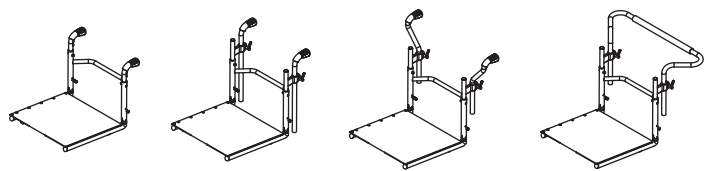

### Separate aluminium foot-rest

Only for L>32 cm (standard front frame)  
 Only for L>28 cm (abducted front frame)

- Foot-holding belts

Open

Liftable single height & depth adjustable foot-plate

Single choice of footplate for front open frame

- Standard pushing handles  Straight height adjustable pushing handles  
 Abducted height adjustable pushing handles  Height adjustable pushing bar

⑧

### Height adjustable arm-rest

Elbow-rest

- Classic (23 cm long)  
 Classic (30 cm long)  
 Straight (23 cm long)

⑩