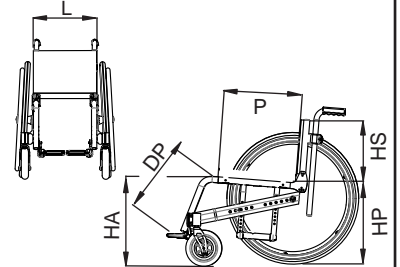

Dealer _____

Key ☐ standard ☐ option

☐ **ARYA** (seat depth adjustable only) ☐ **ARYA PLUS** (seat width and depth adjustable)

L Seat width ☐20 ☐22 ☐24 ☐26
☐24 ☐26 ☐28 ☐30 ☐32
☐28 ☐30 ☐32 ☐34 ☐36

P Seat depth ☐20 ☐22 ☐24 ☐26 ☐28
☐30 ☐32 ☐34 ☐36 ☐38
(adjustable +2, +4, +6 cm from any chosen measurement)

HS Back-rest height ☐25 ☐27 ☐29 ☐31 ☐33 ☐35 ☐37 ☐39 ☐41

HA Front seat/floor height ☐40 ☐42 ☐44 ☐46 ☐48

HP Rear-seat/floor distance ☐36 ☐38 ☐40 ☐42 ☐44 ☐46

DP Foot-rest/seat distance ..... cm (min. 15 cm, max 35 cm for HA=40 cm)
(min. 15 cm, max 41 cm for HA=46 cm) cm

ARYA

Frame colour

1. ☐ Pearl red ☐ Pearl white ☐ Metallic pink
   ☐ Metallic light blue ☐ Orange FLUO ☐ Green FLUO
   ☐ ..... (see "Colours" catalogue)
   ☐ Two-colour version a) PEARL WHITE sitting frame
   b) colour of the wheel adjustment bar: ..... (see "Colours" catalogue)

①

Upholstery

1. ☐ Tension adjustable nylon
   ☐ Tension adj. breath.back
   ☐ Without back-rest

②

Upholstery colour

(Nylon only)

1. ☐ Black ☐ Light blue
   ☐ Red ☐ Green
   ☐ Conflower blue ☐ Orange

③