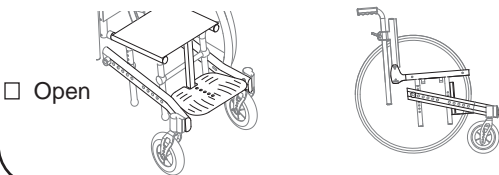

### Separate aluminium foot-rest

Only for L>32 cm (standard front frame)  
 Only for L>28 cm (abducted front frame)

- Foot-holding belts

Open

Liftable single height & depth adjustable foot-plate

Single choice of footplate for front open frame