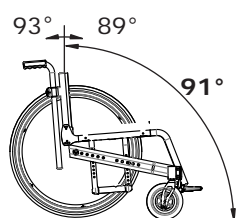

Back-rest tilt

⑫

1. ☐ 89°
   ☐ 91° (standard)
   ☐ 93°