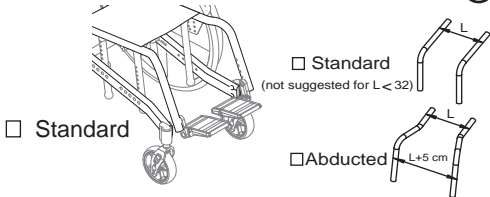

Front frame

④

Foot-rest

⑤

1. ☐ Not detachable foot-rest
   ☐ Detachable foot-rest