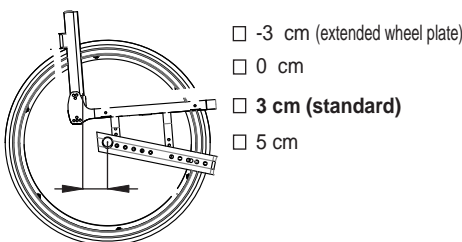

Distance between the hub centre and back-rest

⑪

1. ☐ -3 cm (extended wheel plate)
   ☐ 0 cm
   ☐ 3 cm (standard)
   ☐ 5 cm