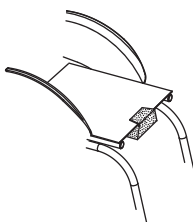

- Height adjustable

**Distance between hub centre and back-rest** (20)

- 3,5 cm
  - 6 cm (standard)**
  - 8,5 cm
- (with HP=44 cm)

**Anodized set** (21)

(Rear wheel rims, rear wheel hubs, forks and fittings)

- Black
- Silver
- Lime Green
- Light blue
- Red
- Orange
- Cyclamen light purple

(24" Light wheels only)

**Lined cushion in foam polyurethane** (22)

- 3 cm high
- 5 cm high

**Pockets** (24)

- Small under the seat

- On the back-rest

**Wheel camber** (25)

- 1°
- 2°
- 3°
- 4°

**Brakes** (23)

- Classic - short handle
- Classic - pull to brake short handle
- Classic - long handle
- Scissor

**Notes**

**Options**

- 26  "M" velcro strip (hook) on seat
- 27  "F" velcro strip (loop) on seat
- 28  Seat/back-rest connection flap
- 29  Padded rigid cushion h 5
- 30  Chest harness
- 31  Chest belt
- 32  Abductor belt
- 33  Catheter holder pocket
- 35  Back-rest stretched bar
- 36  Back-rest anatomic board
- 37  Rx  Lx Crutch hold./single
- 37  Rx  Lx Crutch hold./double
- 38  Pump for pneumatics
- 39  Suitcase holder
- 40  45° pelvic belt
- 41  45° padded pelvic belt
- 42  Black holdall
- 44  Umbrella holder