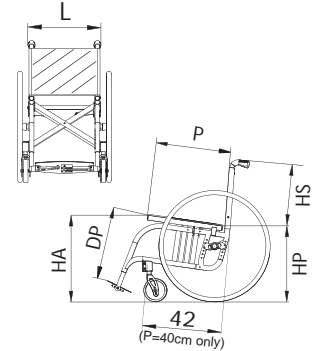

Dealer _____

Key   ☐ standard   ☐ option

ALHENA

L Seat width	☐34 ☐36 ☐38 ☐40 ☐42 ☐44 ☐46
P Seat depth	☐34 ☐36 ☐38 ☐40 ☐42 ☐44 ☐46
HS Back-rest height	☐29 ☐31 ☐33 ☐35 ☐37 ☐39 ☐41
HA Front seat/floor height	☐42 ☐43 ☐44 ☐46 ☐48 ☐50
HP Rear seat/floor height	☐38 ☐40 ☐42 ☐44 ☐46
DP Foot-rest/seat distance	☐33 ☐35 ☐37 ☐39 ☐41 ☐43 ☐45 ☐47

cm

Frame colour ① ☐ Shiny titanium ☐ Glossy black ☐ Pearl white ☐ ..... (see "Colours" catalogue)	Upholstery ② ☐ Tension adjustable nylon back-rest ☐ Tens.adjustable breathable backrest ☐ Without backrest ☐ Without seat	Upholstery colour ③ ☐ Black ☐ Coloured..... (available colours: orange, red, green, cornflower blue, light blue) ☐ Jacquard..... (specify pattern) ☐ Jacquard..... + Ipad Sleeve+ Pochette (specify pattern)

☐ **Not detachable foot-rest** ④
(with DP=43 cm and P=40 cm)
(standard)

☐ **Not detachable foot-rest**
(with DP=43 cm and P=40 cm)

☐ **Detachable foot-rest**

(approx.measurements)

Front Frame ⑤

☐ STANDARD

☐ Y
(only in case of not detachable foot-rest)

☐ **Closed carbon single foot-plate** ⑥

☐ Foot-holding belts

☐ **Carbon Automatic closure foot-plate in carbon** ⑦

☐ Foot-holding belts

Separate aluminium profile tilt adjustable foot-plates ⑧

☐ forward   ☐ backward

☐ Foot-holding belts

Single aluminium profile tilt adjustable foot-plate ⑨

☐ forward   ☐ backward

☐ turnable & liftable upwards aside

☐ Foot-holding belts

Side guards ⑩

☐ Aluminium with carbon fibre wing

☐ Plastic

☐ Curved aluminium

☐ Straight aluminium

☐ **Tip-up, detachable sport arm-rest h. 22 cm** ⑪

Elbow-rest

☐ Tubular
☐ Classic (23 cm long)

☐ **Tip-up height adjustable from 22 to 28 cm "L" arm-rest** ⑫
(detachable, open with sideguards)

☐ Not detachable

Elbow-rest

☐ Tubular
☐ Straight (26 cm long)
☐ Classic (23 cm long)
☐ Classic (30 cm long)

Rear wheels ⑬

☐ 24" Ultralight (24 spokes) black
☐ 24" Light (24 spokes)
☐ 24" Star 6x3 (18 spokes)
☐ 24" (36 spokes)
☐ 24" Mountain-bike CITYBIKE tyre
☐ 24" Mountain-bike OFFROAD tyre
☐ 24" Spinerger
☐ 25" Spinerger
☐ 25" Light (24 spokes) black

Tyres

☐ Pneumatic Marathon Plus
☐ Pneum. high press. plugged 24"
☐ Pneum. high press. smooth
☐ Solid 24"(not avail.with Ultralight)

Handrims ⑭

☐ Aluminium silver
☐ Aluminium dark
☐ Chromium-plated steel 24"
☐ Rubber coated
☐ Tween Grepp 24"
☐ Max Grepp 24"
☐ Max Grepp Ergo 24"^(*)
☐ Titanium
☐ Silicon covers 24"

(*) not suitable for wheels Star 6x3 and Mountain Bike