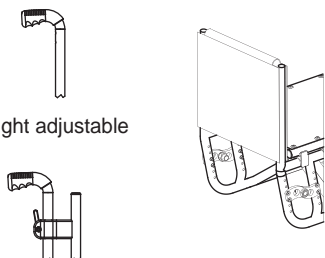

- 80 (3") solid
- 80 (3") solid with lights
- 100 (4"x1.1/4) solid plastic rim
- 100 (4"x1) solid with lights
- 100 (4"x1) solid with alum. rim
- 100 (4"x1.1/4) solid with alum. rim
- 125 (5"x1.1/4) solid plastic rim
- 125 (5"x1) solid with alum. rim
- 125 (5"x1.1/4) solid with alum. rim
- 150 (6") pneumatic
- 150 (6") solid

**Revolving anti-tip device** (17)

- ☆ Right
- ☆ Left

**Unbalancing Pedal**

- ☆ Right
- ☆ Left

**Extended wheel plate** (18)

(Not available with scissor brakes)

**Back-rest pushing handles** (19)

- Standard  Without

- Height adjustable

**Distance between hub centre and back-rest** (20)

- 3,5 cm
  - 6 cm (standard)**
  - 8,5 cm
- (with HP=44 cm)

**Anodized set** (21)

(Rear wheel rims, rear wheel hubs, forks and fittings)