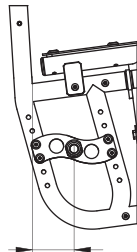

- 80 (3") solid
- 80 (3") solid with lights
- 100 (4"x1.1/4) solid plastic rim
- 100 (4"x1) solid with lights
- 100 (4"x1) solid with alum. rim
- 100 (4"x1.1/4) solid with alum. rim
- 125 (5"x1.1/4) solid plastic rim
- 125 (5"x1) solid with alum. rim
- 125 (5"x1.1/4) solid with alum. rim
- 150 (6") pneumatic
- 150 (6") solid

**Revolving anti-tip device** (17)

- ☆ Right
- ☆ Left

**Unbalancing Pedal**

- ☆ Right
- ☆ Left

**Extended wheel plate** (18)

(Not available with scissor brakes)

**Back-rest pushing handles** (19)

- Standard  Without

- Height adjustable

**Distance between hub centre and back-rest** (20)

- 3,5 cm
  - 6 cm (standard)**
  - 8,5 cm
- (with HP=44 cm)

**Anodized set** (21)

(Rear wheel rims, rear wheel hubs, forks and fittings)

- On the back-rest

**Wheel camber** (25)

- 1°
- 2°
- 3°
- 4°

**Brakes** (23)

- Classic - short handle
- Classic - pull to brake short handle
- Classic - long handle
- Scissor

**Notes**

**Options**

- 26  "M" velcro strip (hook) on seat
- 27  "F" velcro strip (loop) on seat
- 28  Seat/back-rest connection flap
- 29  Padded rigid cushion h 5
- 30  Chest harness
- 31  Chest belt
- 32  Abductor belt
- 33  Catheter holder pocket
- 35  Back-rest stretched bar
- 36  Back-rest anatomic board
- 37  Rx  Lx Crutch hold./single
- 37  Rx  Lx Crutch hold./double
- 38  Pump for pneumatics
- 39  Suitcase holder
- 40  45° pelvic belt
- 41  45° padded pelvic belt
- 42  Black holdall
- 44  Umbrella holder