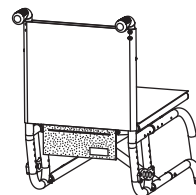

- Black
- Silver
- Lime Green
- Light blue
- Red
- Orange
- Cyclamen light purple

(24" Light wheels only)

**Lined cushion in foam polyurethane** (22)

- 3 cm high
- 5 cm high

**Pockets** (24)

- Small under the seat