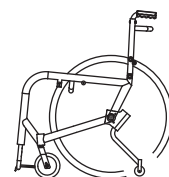

- Tip-up
- Elbow-rest**
- Tubular
- Straight (26 cm long)
- Classic (23 cm long)
- Classic (30 cm long)

Brakes

⑪

- Standard
- Scissor

Revolving anti-tip device

⑫

- Right
- Left

Notes

Dealer _____

Rear wheels ⑫

- 24" Light (24 spokes)
- 24" Star 6x3 (18 spokes)
- 24" (36 spokes)
- 24" Mountain-bike with Citybike tyre
- 24" Mountain-bike with Offroad tyre
- 24" Ultralight (24 spokes) black
- 24" Spinergey
- 25" Spinergey
- 25" Light (24 spokes) black