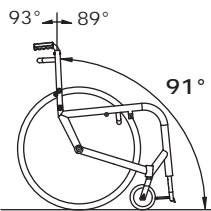

Single tubular foot-plate

③

(not height adjustable)

- Open Closed

Pushing handles

④

- Without pushing handles Standard pushing handles Height adjustable pushing handles

Distance between the hub centre and back-rest

⑤

- 7 cm 13 cm
- 9 cm (standard) 15 cm
- 11 cm

Back-rest tilt

⑥

- 89°
- 91° (standard)
- 93°

Front angle

⑦

- 83° (standard) (A=16cm)
- 75° (A=23cm)