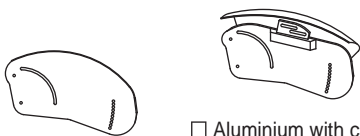

Single tubular foot-plate

③

(not height adjustable)

- Open Closed

Pushing handles

④

- Without pushing handles Standard pushing handles Height adjustable pushing handles

Distance between the hub centre and back-rest

⑤

- 7 cm 13 cm
- 9 cm (standard) 15 cm
- 11 cm

Back-rest tilt

⑥

- 89°
- 91° (standard)
- 93°

Front angle

⑦

- 83° (standard) (A=16cm)
- 75° (A=23cm)

Rear wheel camber

⑧

- 1° 2°
- 3° 4°

Side guards

⑨

- Aluminium straight Aluminium with carbon fibre wing - detachable
- Aluminium with carbon fibre wing

"L" arm-rest, detachable, h 22cm

⑩

- Tip-up
- Elbow-rest**
- Tubular
- Straight (26 cm long)
- Classic (23 cm long)
- Classic (30 cm long)

Brakes

⑪

- Standard
- Scissor

Revolving anti-tip device

⑫

- Right
- Left

Notes