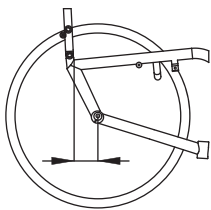

Single tubular foot-plate

③

(not height adjustable)

- Open Closed

Pushing handles

④

- Without pushing handles Standard pushing handles Height adjustable pushing handles

Distance between the hub centre and back-rest

⑤

- 7 cm 13 cm
- 9 cm (standard) 15 cm
- 11 cm

Back-rest tilt

⑥

- 89°
- 91° (standard)
- 93°

Front angle

⑦

- 83° (standard) (A=16cm)
- 75° (A=23cm)

Rear wheel camber

⑧

- 1° 2°
- 3° 4°

Side guards

⑨

- Aluminium straight Aluminium with carbon fibre wing - detachable
- Aluminium with carbon fibre wing

"L" arm-rest, detachable, h 22cm

⑩

- Tip-up
- Elbow-rest**
- Tubular
- Straight (26 cm long)
- Classic (23 cm long)
- Classic (30 cm long)

Brakes

⑪

- Standard
- Scissor

Revolving anti-tip device

⑫

- Right
- Left

Notes