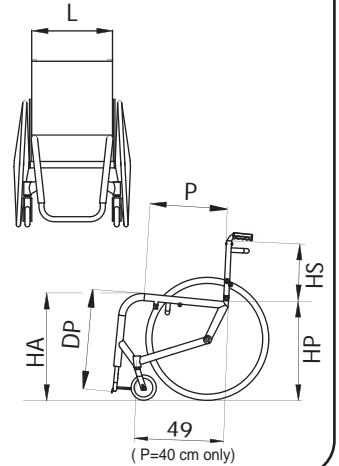

Dealer _____

Key

standard

option

ZODIAC

- L** Seat width 34 36 38 40 42 44
- P** Seat depth 36 38 40 42 44
- HS** Back-rest height 27 29 31 33 35 37 39
- HA** Front seat/floor height 46 48 50
- HP** Rear seat/floor height 40 42 44 46
- DP** Foot-rest/seat distance 35 37 39 41 43 45 47 49 cm

Single tubular foot-plate

③

(not height adjustable)

- Open Closed

Pushing handles

④

- Without pushing handles Standard pushing handles Height adjustable pushing handles

Distance between the hub centre and back-rest

⑤

- 7 cm 13 cm
- 9 cm (standard) 15 cm
- 11 cm

Back-rest tilt

⑥

- 89°
- 91° (standard)
- 93°

Front angle

⑦

- 83° (standard) (A=16cm)
- 75° (A=23cm)