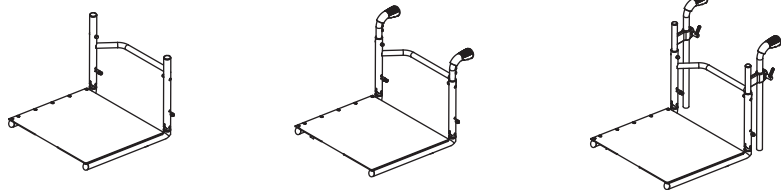

Single tubular foot-plate

③

(not height adjustable)

- Open Closed

Pushing handles

④

- Without pushing handles Standard pushing handles Height adjustable pushing handles

Distance between the hub centre and back-rest

⑤

- 7 cm 13 cm
- 9 cm (standard) 15 cm
- 11 cm

Back-rest tilt

⑥

- 89°
- 91° (standard)
- 93°

Front angle

⑦

- 83° (standard) (A=16cm)
- 75° (A=23cm)