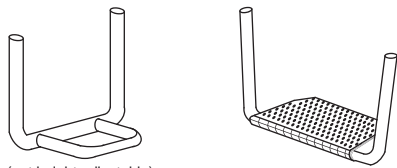

Frame colour

- Metallic grey Pearl white Metallic light blue
- Glossy black Cyclamen light purple
- (see "Colours" catalogue)

①

Upholstery

②

- Tension adjustable nylon back-rest
- Tension adj. breathable back-rest
- Without back-rest

Single tubular foot-plate

③

(not height adjustable)

- Open Closed

Pushing handles

④

- Without pushing handles Standard pushing handles Height adjustable pushing handles

Distance between the hub centre and back-rest