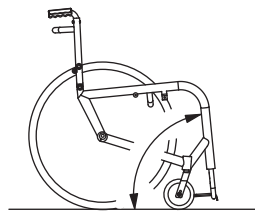

Single tubular foot-plate

③

(not height adjustable)

- Open Closed

Pushing handles

④

- Without pushing handles Standard pushing handles Height adjustable pushing handles

Distance between the hub centre and back-rest

⑤

- 7 cm 13 cm
- 9 cm (standard) 15 cm
- 11 cm

Back-rest tilt

⑥

- 89°
- 91° (standard)
- 93°

Front angle

⑦

- 83° (standard) (A=16cm)
- 75° (A=23cm)