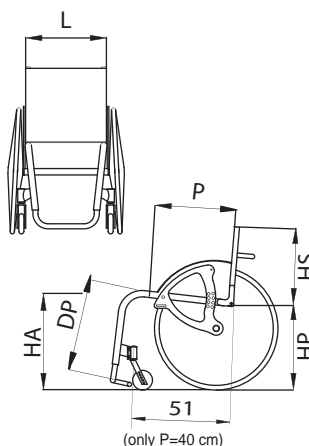

# FENICE

- L** Seat width       34    36    38    40    42    44
- P** Seat depth       36    38    40    42    44
- HS** Back-rest height       27    29    31    33    35    37    39
- HA** Front seat/floor height       46    48    50
- HP** Rear seat/floor height       40    42    44    46
- DP** Foot-rest/seat distance       35    37    39    41    43    45    47    49      cm

- Front frame**      **Single tubular foot-plate**      ③
- V
  - Y
  - Closed in carbon
  - Open (height adjustable +/- 2 cm only with Y shaped front frame)

- Pushing handles**      ④
- Without any pushing handle
  - Standard pushing handle
  - Height adj. pushing handles
  - Foldable pushing handles

- Distance between the hub centre and back-rest**      ⑤
- 
- 7 cm       13 cm
  - 9 cm (standard)       15 cm
  - 11 cm

- Back-rest tilt**      ⑥
- 
- 89°
  - 91° (standard)
  - 93°

- Front angle**      ⑦
- 
- 90° (standard) (A = 16 cm)
  - 95° (A = 22 cm)
- (measures are approximate for a standard arrangement)

- Rear wheel camber**      ⑧
- 1°       2°
  - 3°       4°

- Side guards**      ⑨
- 
- Carbon fibre       Plastic
  - € 80,00

- "L" arm-rest, detachable, h 22cm      ⑩
- 
- Elbow-rest**
- Tubular
  - Straight (26 cm long)
  - Classic (23 cm long)
  - Classic (30 cm long)