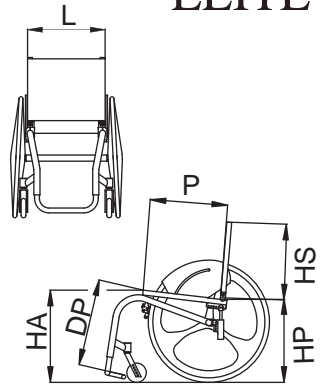

Dealer _____

Key

☐ standard

☐ option

1. **L** Seat width ☐34 ☐36 ☐38 ☐40 ☐42 ☐44 ☐46
   P Seat depth ☐36 ☐38 ☒40 ☐42 ☐44
   HS Back-rest height ☐27 ☐29 ☐31 ☐33 ☐35 ☐37 ☐39
   HA Front seat/floor height ☐46 ☒48 ☐50
   HP Rear seat/floor height ☐39 ☐41 ☒43 ☐45 ☐47
   DP Foot-rest/seat distance ☐31 ☐33 ☐35 ☐37 ☐39 ☐41 ☐43 ☐45 ☐47 ☐49

cm

VENUS ELITE

Frame colour

1. ☐ Shiny titanium ☐ Pearl white ☐ Glossy black ☐ Matt black
   ☐ Natural titanium
   ☐ ..... (see "Colours" catalogue)

①

Upholstery

②

1. ☐ Tension adjustable nylon back-rest
   ☐ Tension adj. breathable back-rest
   ☐ Without back-rest

Single tubular titanium foot plate

③

Pushing handles

④

1. ☐ Open ☐ Carbon fibre closed ☐ Tilt adjustable Carbon fibre closed

1. ☐ Without any pushing handles ☐ Fixed pushing handles ☐ Height adjustable pushing handles ☐ Foldable pushing handles

Distance between the hub centre and back-rest

⑤

Back-rest tilt

⑥

Frame length

⑦

Seat with shock absorbers

⑧

1. ☐ 4 cm ☐ 9 cm
   ☐ 5 cm ☐ 11 cm
   ☒ 7 cm (standard)

1. ☐ 89°
   ☒ 91° (standard)
   ☐ 93°

1. ☐ 42,5 (std)
   ☐ 46,5
   ☐ .....

cm

User's weight : ..... kg
It is not possible to have two anti-tip devices

Side guards

⑨

"L" detachable arm-rest - h 22 cm

⑩

Brakes

⑪

Revolving anti-tip device

⑫

1. ☐ Aluminium with carbon fibre wing ☐ Detachable
   ☐ Aluminium with straight carbon fibre ☐ Detachable

1. ☐ Tip-up
   Elbow rest
   ☐ Tubular
   ☐ Straight (26 cm long)
   ☐ Classic (23 cm long)
   ☐ Classic (30 cm long)

1. ☐ Push brake ☐ Pull brake ☐ Scissor brake

1. ☐ Right ☐ Left _____

Notes