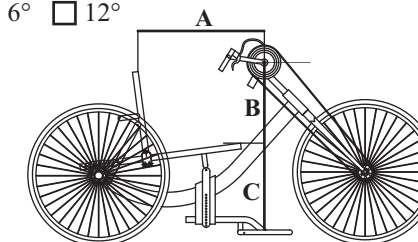

Hand-bikes

COSTA

Technical features

- Aluminium frame.
- 26" wheels assembled with pneumatic tyres.
- Height, depth, tilt adjustable seat and back-rest.
- Foot-rest adjustable in several positions.
- Rear wheel cambers: 12° or 6°.
- Brake and shift controls on handles.
- Twin front brake.
- Parking brake.
- Tension adjustable back-rest upholstery.
- Leg keeper and foot-holding belts.
- Rear detachable bumper bar.
- Wireless computer.
- Weight: 16 kg (standard set-up).

COSTA 27

Shimano XT 27 gear shift group with 22-32-44 chainwheel teeth cranksset, supplied with a 9 cassette sprockets: 11-12-14-16-18-21-24-28-32 or 12-13-14-15-16-17-19-21-23 sets.

F

H

Tetraplegic handles

Order form

COSTA 27 COSTA 8CR COSTA 8F

- Seat width: 36 38 40 42 cm
- Seat depth: 38 40 cm
- Back-rest height: cm
- Distance crankset centre/back-rest: (A) cm
- Distance seat upholstery/crankset centre: (B) cm
- Front seat height from the foot-rest: (C) cm (from 33 to 42 cm).
- Rear seat height from the floor: 34,5 cm 38,5 cm
- Frame colour: Ferrari red metallic grey
- Cassette sprockets (27 gear only): 11-12-14-16-18-21-24-28-32
 12-13-14-15-16-17-19-21-23
- Rear wheel camber: 6° 12°

Standard measurements:

- A = 55 cm
- B = 40 cm
- C = 40 cm

Options

- Spoke guards: with **OFFCARR** logo without **OFFCARR** logo
- Bell: Rear-view mirror:
- Front light: Disk brake:
- Lined foam cushion: 3 cm 5 cm 7 cm
- Water-bottle holder: Water-bottle: Termic water-bottle:
- Padded rigid back-rest:
- Off-road wheels: Flag: Bumper bar:
- Other frame colour: (see "Frame colour" leaflet)
- Tetraplegic handles: model (F) model (H)