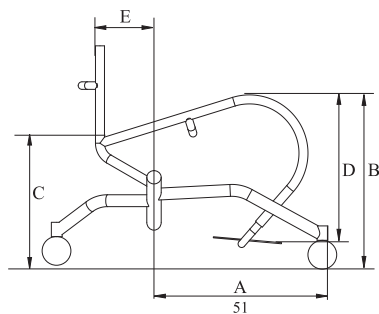

## Technical features

- Aluminium frame.
- Adjustable and padded nylon back-rest upholstery.
- TOP SPIN 1, 3 and 4 height adjustable back-rest.
- TOP SPIN 1 and 3 pulling down back-rest (only if higher than 30 cm).
- Tilt, height, forward & backward adjustable seat to optimise the set-up (TOP SPIN 1 and 3).
- 24", 25" and 26" quick-release rear wheels, with aluminium, rubber coated or titanium pushrims.
- 80 mm front castors.
- 80 mm height adjustable rear castor.
- Height and depth adjustable foot-rest.
- Rear wheel camber: 18°.
- Weight: Top Spin 1 10,6 kg  
Top Spin 4 10 kg  
Top Spin 3 11,3 kg.  
(standard set up)

Adjustable seat  
(TOP SPIN 1 and 3)

TOP SPIN 4 STANDARD SET-UP TRACE

TOP SPIN 1 AND 3 STANDARD SET-UP TRACE

## Order form

- TOP SPIN 1     TOP SPIN 3     TOP SPIN 4  
 -Frame length (TOP SPIN 1 only): (A)  58 cm     64 cm (TOP SPIN 4 and 3 only 51 cm)  
 -Seat width:  36 cm     38 cm     40 cm     42 cm  
 -Seat depth:  38 cm     40 cm     42 cm  
 -Front seat/floor height: (B) from 34 cm to 54 cm: ..... cm  
 -Rear seat/floor height: (C) from 30 cm to 40 cm: ..... cm  
 -Back-rest height: .....cm  
 -Back-rest:  pulling down     fixed     tilt adjustable  
 (Top spin 1 and 3)  
 -Distance between seat and foot-rest: (D) .....cm  
 -Upholstery colour:  black     cornflower blue     red  
 -Frame colour: .....  
 (see "Frame colours" leaflets)  
 Rear wheels with aluminium pushrims:  24"     25"     26"  
 Distance between hub centre and back-rest  
 from 8 cm to 18 cm: (E) .....cm (compulsory indication for TOP SPIN 4)  
 Anti-tip device:  single     twin

## Options

- Spinergy Sport wheels:  24"     25"     26"  
 Polycarbonate spoke guards:  with **OFFCARR** logo     without **OFFCARR** logo  
 Foam polyurethane lined cushion (75 Shore), h:  3cm     5cm  
 Leg keeper belt: lenght ..... cm and width ..... cm  
 Rubber coated pushrims :  Titanium pushrims:   
 Front grip handle:  detachable     fixed  
 right     left