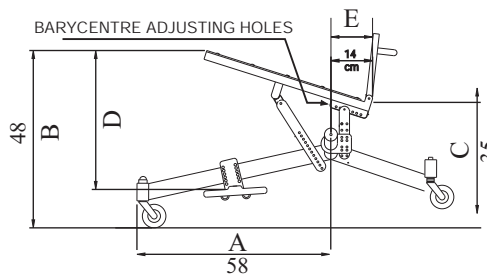

## Technical features

- Aluminium frame.
- Adjustable and padded nylon back-rest upholstery.
- TOP SPIN 1, 3 and 4 height adjustable back-rest.
- TOP SPIN 1 and 3 pulling down back-rest (only if higher than 30 cm).
- Tilt, height, forward & backward adjustable seat to optimise the set-up (TOP SPIN 1 and 3).
- 24", 25" and 26" quick-release rear wheels, with aluminium, rubber coated or titanium pushrims.
- 80 mm front castors.
- 80 mm height adjustable rear castor.
- Height and depth adjustable foot-rest.
- Rear wheel camber: 18°.
- Weight: Top Spin 1 10,6 kg  
Top Spin 4 10 kg  
Top Spin 3 11,3 kg.  
(standard set up)

Adjustable seat  
(TOP SPIN 1 and 3)

TOP SPIN 4 STANDARD SET-UP TRACE

TOP SPIN 1 AND 3 STANDARD SET-UP TRACE

## Order form

- TOP SPIN 1     TOP SPIN 3     TOP SPIN 4  
 -Frame length (TOP SPIN 1 only): (A)  58 cm     64 cm (TOP SPIN 4 and 3 only 51 cm)  
 -Seat width:  36 cm     38 cm     40 cm     42 cm  
 -Seat depth:  38 cm     40 cm     42 cm  
 -Front seat/floor height: (B) from 34 cm to 54 cm: ..... cm  
 -Rear seat/floor height: (C) from 30 cm to 40 cm: ..... cm  
 -Back-rest height: .....cm  
 -Back-rest:  pulling down     fixed     tilt adjustable  
 (Top spin 1 and 3)  
 -Distance between seat and foot-rest: (D) .....cm  
 -Upholstery colour:  black     cornflower blue     red  
 -Frame colour: .....  
 (see "Frame colours" leaflets)  
 Rear wheels with aluminium pushrims:  24"     25"     26"  
 Distance between hub centre and back-rest  
 from 8 cm to 18 cm: (E) .....cm (compulsory indication for TOP SPIN 4)  
 Anti-tip device:  single     twin