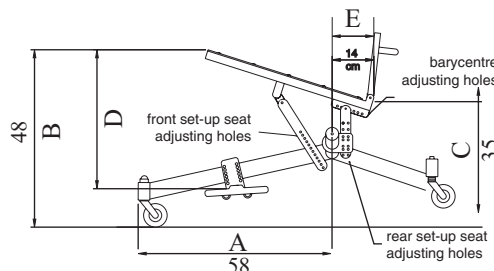

Technical features

- Aluminium frame.
- Adjustable and padded upholstery.
- TOP SPIN 1 and 3 height and tilt adjustable pulling down back-rest.
- TOP SPIN 2 height adjustable back-rest could be pulled down (only if higher than 30 cm).
- Tilt, height, forward & backward adjustable seat to optimise the set-up (TOP SPIN 1 and 3).
- 24" or 26 quick-release rear wheels equipped with tubulars or pneumatic tyres, and aluminium, rubber coated or titanium pushrims.
- 80 mm front castors.
- 80 mm height adjustable rear castor.
- Height and depth adjustable foot-rest.
- Rear wheel camber: 18°.
- Weight:

Top Spin 1	10,6 kg
Top Spin 2	9,3 kg
Top Spin 3	11,3 kg

 (standard set-up)

Take up less space

Seat with adjustable set-up (TOP SPIN 1 and 3)

TOP SPIN 1 AND 3 STANDARD SET-UP TRACE

Order form

- TOP SPIN 1 TOP SPIN 2 TOP SPIN 3
- Frame length (TOP SPIN 1 only): **(A)** 58 cm 64 cm (TOP SPIN 2 and 3 only 51 cm)
- Seat width: 36 cm 38 cm 40 cm 42 cm
- Seat depth: 38 cm 40 cm 42 cm
- Front seat/floor height: **(B)** from 34 cm to 54 cm: cm
- Rear seat/floor height: **(C)** from 30 cm to 40 cm: cm
- Back-rest height:cm
- Back-rest: pulling down fixed
- Rear tyres: tubulars pneumatic tyres tubeless tyres
- Distance between seat and foot-rest: **(D)**cm
- Upholstery colour: black cornflower blue red
- Frame colour: (see "Frame colours" leaflets)
- Rear wheels with aluminium pushrims: 24" 26"
- Distance between hub centre and back-rest (from 8 cm to 18 cm): **(E)**cm

Options

- Spinergy Sport wheels: 24" 25" 26"
- Polycarbonate spoke guards: with **OFFCARR** logo without **OFFCARR** logo
- Foam polyurethane lined cushion (75 Shore), h: 3cm 5cm
- PVC leg keeper belt: length cm and widthcm
- Rubber coated pushrims: Titanium pushrims:
- Front grip handle: detachable fixed
- right left